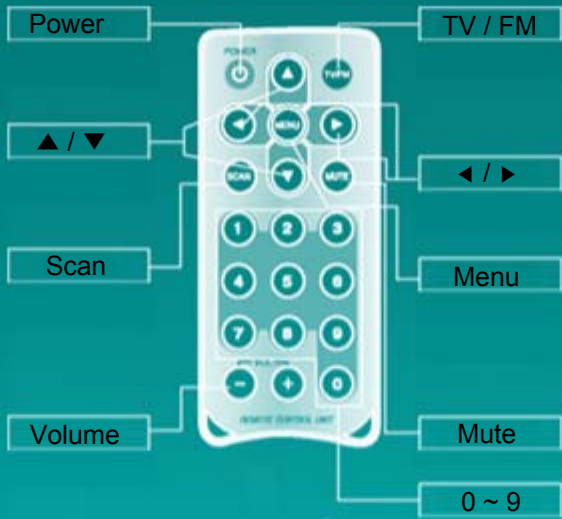

**Enjoy your time with UASIS's Bathroom TV, CVBTV-700WR.
It gives you more than you expected.**

UASIS stands for ubiquitous Oasis and it represents our will to make human hearted digital world caring human dreams and hopes.

Easy installation & operation
Modernized and simple design

Qualified product reliability with IP 65 for bathroom TV and IP X7 for remote controller.
Built-in stereo speakers save a time and space while installation.

ITEM	SPECIFICATIONS
TV Signal Interface	Analog TV Interface
Display Area	7" Diagonal
Power Consumption	Max 12W
Power Requirement	AC 100 ~ 240V, 50/60Hz
Television System	PAL BG / I / DK
Tuning Range	VHF LOW : 45.25MHz ~ 147.25MHz VHF HIGH : 154.25MHz ~ 463.25MHz UHF : 471.25MHz ~ 863.25MHz CATV : 48.25MHz ~ 463.25MHz
Antenna Input Impedance	75 Ohm UNBALANCE TYPE FOR VHF/UHF
IF Frequency	Picture : 38.9MHz Sound : 33.4MHz
Speaker Impedance	8 Ohm
Sound Output	0.5W + 0.5W (MAXIMUM)