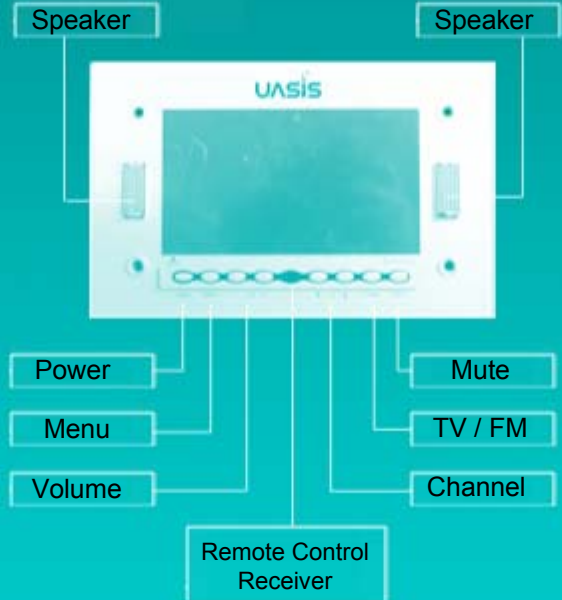

**Enjoy your time with UASIS's Bathroom TV, CVBTV-700WR.
It gives you more than you expected.**

UASIS stands for ubiquitous Oasis and it represents our will to make human hearted digital world caring human dreams and hopes.

Easy installation & operation
Modernized and simple design

Qualified product reliability with IP 65 for bathroom TV and IP X7 for remote controller.
Built-in stereo speakers save a time and space while installation.

ITEM	SPECIFICATIONS
TV Signal Interface	Analog TV Interface
Display Area	7" Diagonal
Power Consumption	Max 12W
Power Requirement	AC 100 ~ 240V, 50/60Hz
Television System	PAL BG / I / DK
Tuning Range	VHF LOW : 45.25MHz ~ 147.25MHz VHF HIGH : 154.25MHz ~ 463.25MHz UHF : 471.25MHz ~ 863.25MHz CATV : 48.25MHz ~ 463.25MHz
Antenna Input Impedance	75 Ohm UNBALANCE TYPE FOR VHF/UHF
IF Frequency	Picture : 38.9MHz Sound : 33.4MHz
Speaker Impedance	8 Ohm
Sound Output	0.5W + 0.5W (MAXIMUM)