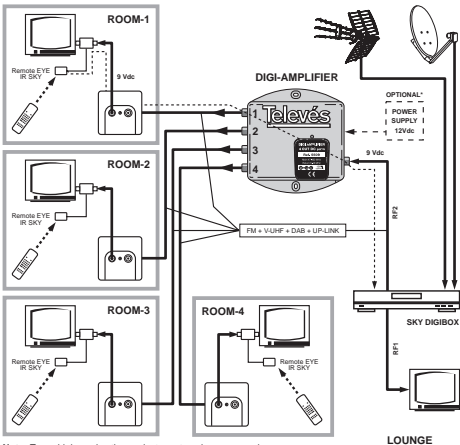

Installation

Note: To avoid damaging the product we strongly recommend not powering the amplifier before completing the installation.

	Main channel	Return channel
Frequency margin	47 - 862 MHz	5 - 15 MHz
Gain	5 dB	5 dB
Power	9 Vdc from SKY DIGIBOX or 12 Vdc from optional Power Supply Unit *	
Consumption	30 mA	

(*) Not supplied

Ref. 5509

8 424450 055090

105080