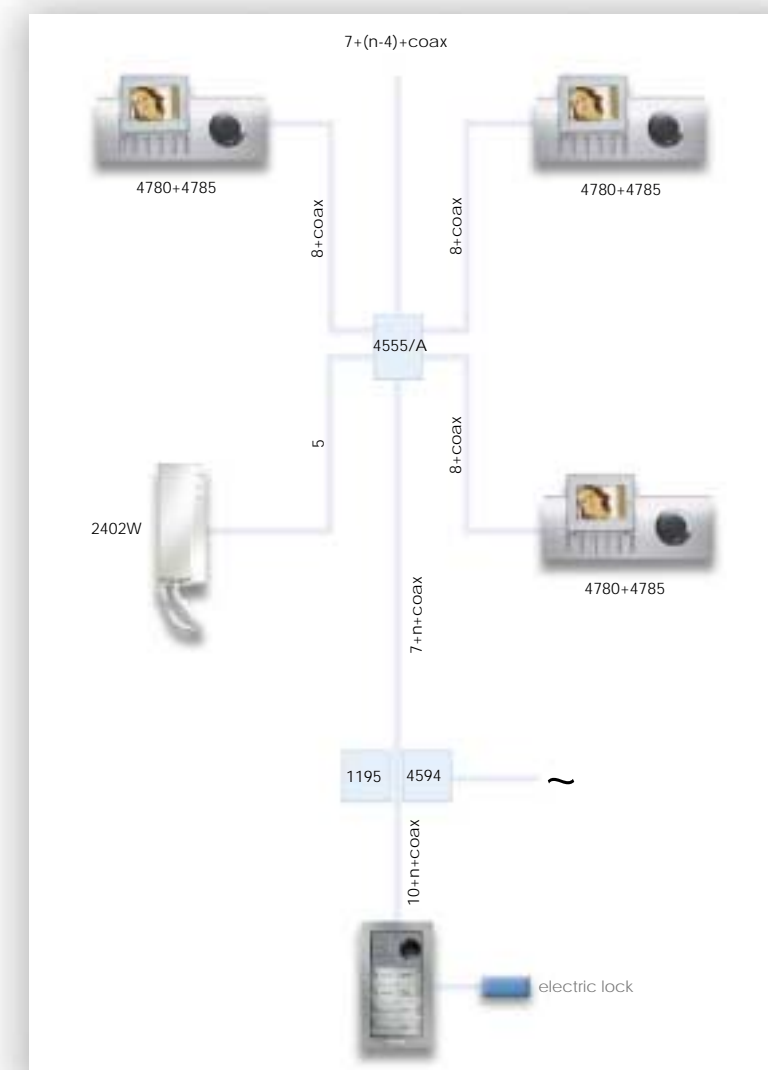

#### art. 4786 BRACKET FOR SIMPLIFIED CABLING

Bracket for simplified cabling system required to complete the DIVA monitor.

#### art. 4788 BRACKET FOR COMELBUS CABLING

Bracket for digital Comelbus system required to complete the DIVA monitor.

#### art. 4794 SUPPLEMENTARY POWER SUPPLY

To be used in systems with traditional and simplified cabling with more than 20 users.

Video door entry system with traditional cabling consisting of:

- audio-video input
- 1 audio-video riser