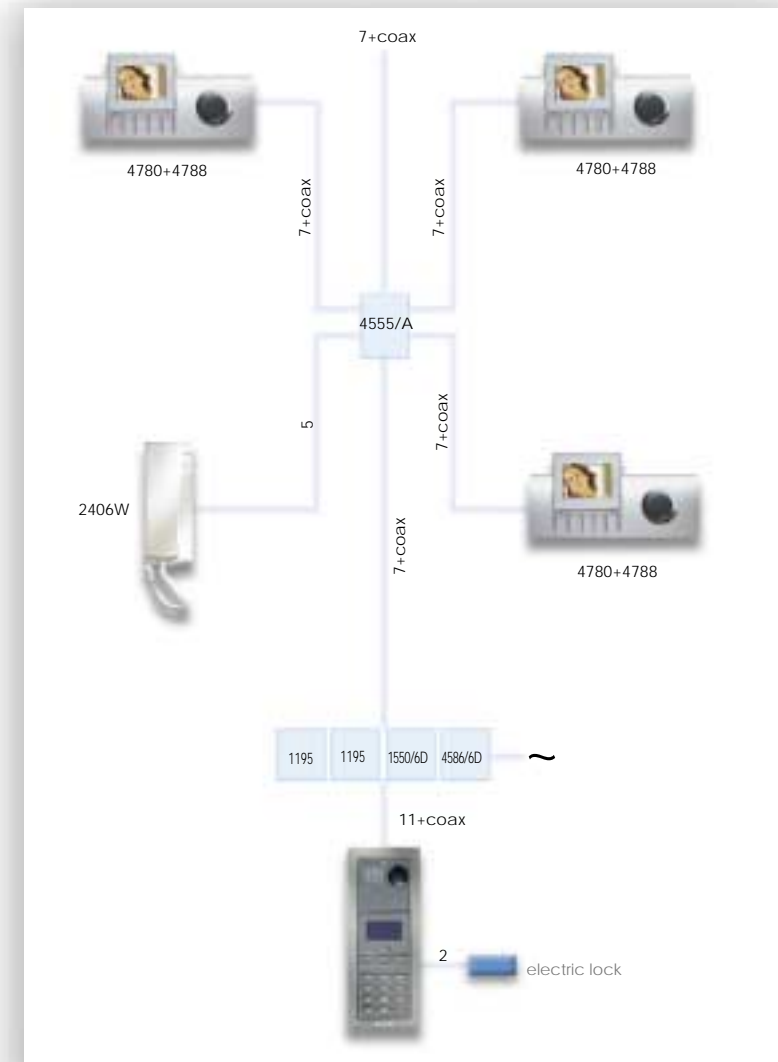

V5/01 DIVA

n°uteni	3110/1*	3110/2*	3110/3*	3311/1**	3311/2**	3311/3**	3321/0	3321/1	3321/2	3322/4	3322/6	3326	4661	1195	1112	4856	4835	4780	4786	4794*
1	1			1				1					1	1	1	1	1	1		
2	1			1					1				1	1	1	1	1	2	2	
3		1			1					1			1	1	1		1	3	3	
4		1			1					1			1	1	1	1	1	4	4	
5		1			1					1			1	1	1	1	2	5	5	
6		1			1						1		1	1	1	1	2	6	6	
7		1			1						1		1	1	1	1	2	7	7	
8		1			1						1		1	1	1	1	2	8	8	
9			1			1					2		1	1	1	1	3	9	9	
10			1			1	1				1	1	1	1	1	1	3	10	10	
12			1			1	1				2		1	1	1	1	3	12	12	
14			1			1					2		1	1	1	1	4	14	14	
16		2				2					1	2	1	1	1	1	4	16	16	
18		2				2					3		1	1	1	1	5	18	18	
20		2				2					3		1	1	1	1	5	20	20	
22			2			2	1				1	3	1	1	1	1	6	22	22	1
24			2			2	1				4	1	1	1	1	1	6	24	24	1
26			2			2					4	1	1	1	1	1	7	26	26	1
28			2			2	1				4		1	1	1	1	7	28	28	1
30			2			2	1				5		1	1	1	1	8	30	30	1
32			2			2					5		1	1	1	1	8	32	32	1
34			3			3	1				5	2	1	1	1	1	9	34	34	1
36			3			3	1				6	2	1	1	1	1	9	36	36	1
38			3			3					6	3	1	1	1	1	10	38	38	1
40			3			3	1				7	3	1	1	1	1	10	40	40	1
42			3			3	1				7	4	1	1	1	1	11	42	42	1
44			3			3					7	4	1	1	1	1	11	44	44	1
46			3			3	1				7	5	1	1	1	1	12	46	46	1
48			3			3	1				8		1	1	1	1	12	48	48	1
50			3			3					8		1	1	1	1	13	50	50	1

* For the wall version, housing art. 3316/1/2/3/4/6/9 must be added according to the number of modules making up the external unit and it is no longer necessary to order the flush-mounting box/es art. 3110/1/2/3.
** The cornice 3311 is available in the following colours: grey G, white W, blue B, orange O and the relative colour identification letter must be added.
* If more than 20 users, a supplementary power supply art. 4794 is required.

Video door entry system with digital Comelbus cabling consisting of:

- digital audio-video input with electronic directory
- 1 audio-video riser