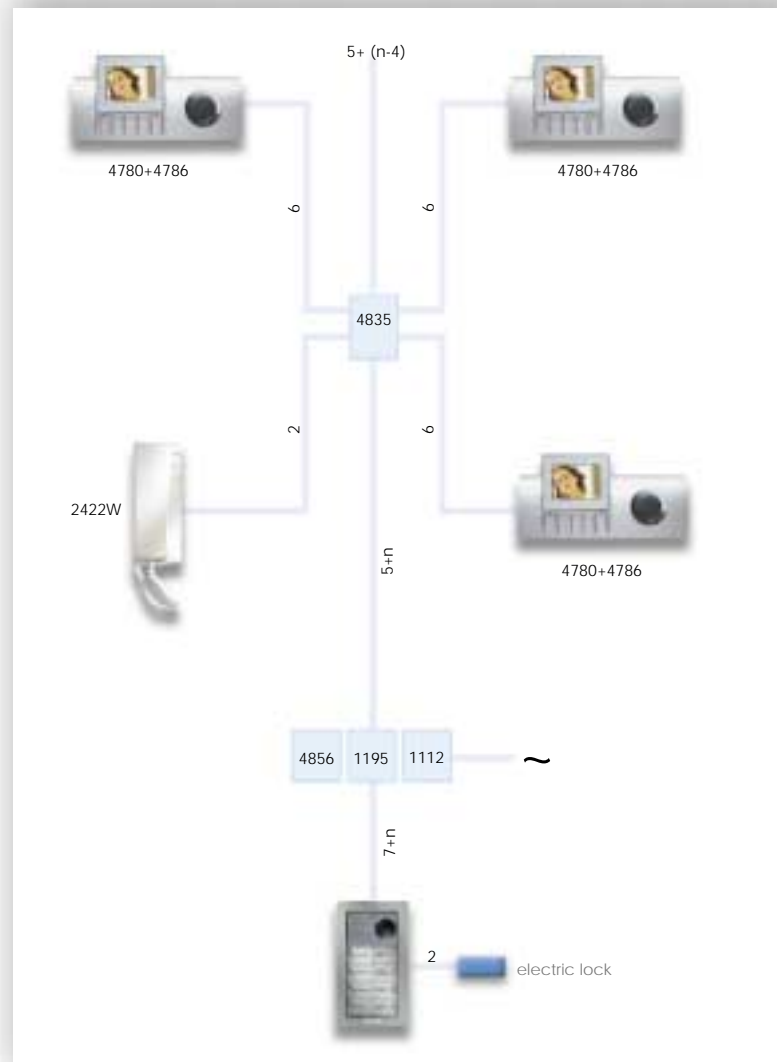

Video door entry system with simplified cabling consisting of:

- audio-video input
- 1 audio-video riser