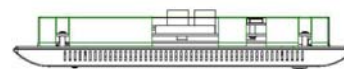

Companion 6 Options

- Optional pre/post drywall mounting box
- Separate power supply (required) 1006P

Companion 6 Wireless version ---SKU 1006RF

- Embedded 802.11b 2.4 GHz , great for retrofits

Pre-wire Requirements

First unit (Master): 1-CAT5 + power (12-24 gauge depending on length)

Master with HAI: 2-CAT5 + power

Second unit (Client): 1-CAT5 + power

Companion AutoMate™ Products

Companion touchscreens feature ease of installation, and ease of use on bright, full-color, high-brightness, TFT touchscreens with embedded controllers. Control home lighting, security, cameras, HVAC, whole home audio, Internet browsing, and much more on one simple and stylish device from anywhere in the house. Companion brings to life sophisticated home management systems on elegant, robust and reliable, intelligent interfaces....an all-in-one touchscreen *and* IP-based controller that does not require an additional PC, server, central controller or programming!