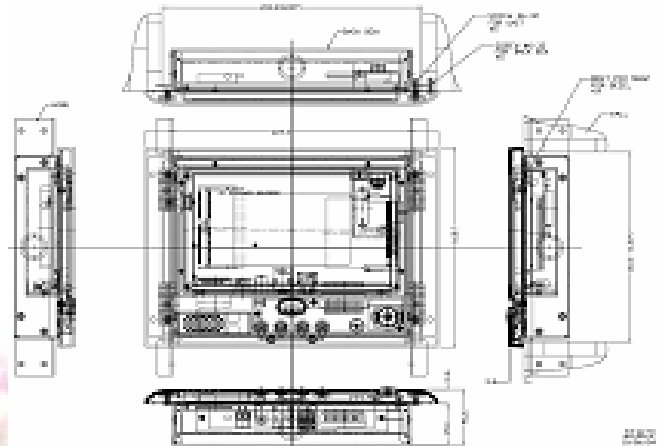

this elegant whole home controller from the wizards at CorAccess.

CO6A003	COMPANION 8 SPECIFICATIONS
Enclosure	Steel frame/backbox Elegant white lustrous bezel Quiet and reliable fan-less operation
Display	Brilliant 8.4" TFT Active Matrix LCD Durable integrated touch overlay VGA resolution
Criteria	AMD 400Mhz Low power processor, 64/128Mb
Network	10/100 Ethernet
I/O	Control: 1 Serial RS-232 Audio: speaker/mic
Power	DC12V, 3A power supply, AC 100~240 V 60W
Applications	iRadio digital stations, AutoMate, AudioMate, PhotoMate, AniMate
Buttons	5 configurable buttons
Dimensions	229mmx169mmx47mm 2.5 lbs
Certification	FCC/CE
Options	Pre/post drywall backbox Black or White faceplate/bezels
Pre-wire	Power: 14-2 to 18-2 depending on distance Comm: Ethernet (CAT5 or better) Serial: CAT5 if dedicated or via Ethernet above