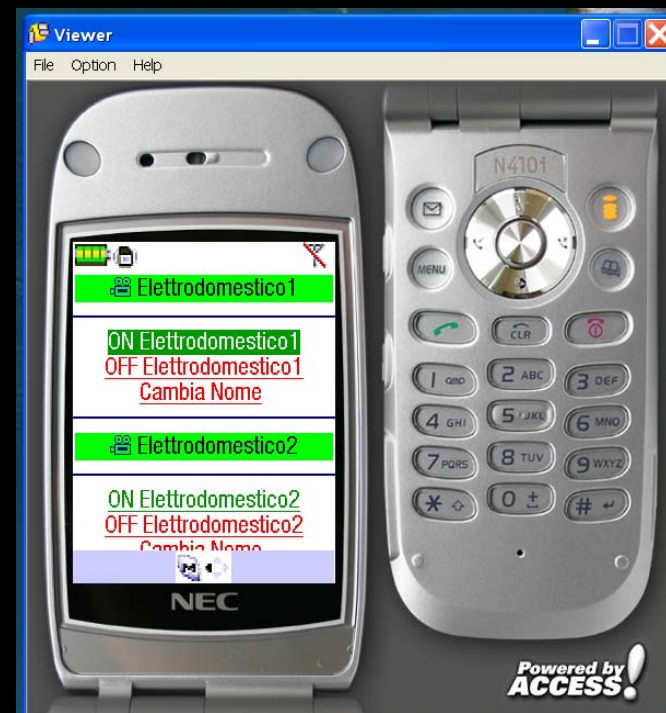

**cerca nel sito**

start    cancel

**3i SECURITY CON i-MODE**

Web site: [www.3isecurity.it](http://www.3isecurity.it)

The mobile phone user that purchases the UNISAT GPS-GPRS VIDEO alarm system, with a simple registration may access a personalized menù that will consent, with a simple click, the supervision of the alarm system ...

... allows to turn On or turn Off programmed appliances, whether wireless or hardwired, connected to the alarm system ...

... to visualize the internal or external images of the home taken by the microcameras ...

... to control the room temperature and monitor, via electromedical devices, the health of your loved ones.

With the satellite car alarm you can visualize the location of your car on map at any time.

Unisat can accept sim  
card of any  
GSM/GPRS  
operator.