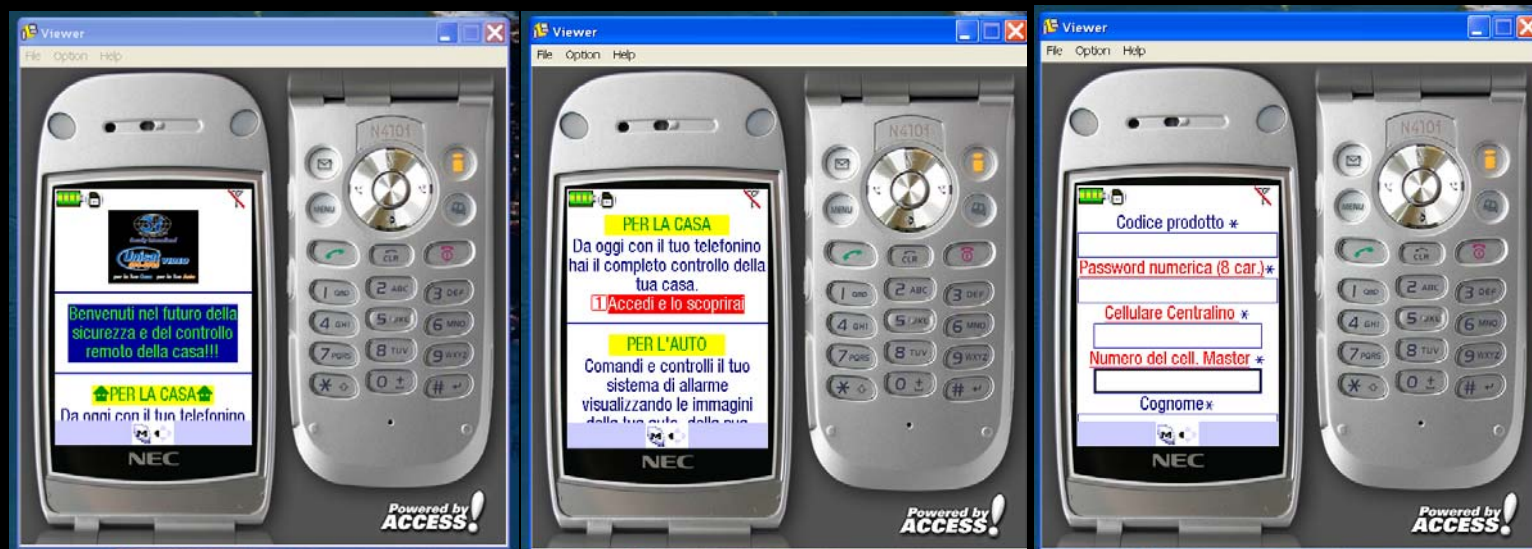

**cerca nel sito**

start    cancel

**3i SECURITY CON i-MODE**

Web site: [www.3isecurity.it](http://www.3isecurity.it)

The mobile phone user that purchases the UNISAT GPS-GPRS VIDEO alarm system, with a simple registration may access a personalized menù that will consent, with a simple click, the supervision of the alarm system ...

... allows to turn On or turn Off programmed appliances, whether wireless or hardwired, connected to the alarm system ...

... to visualize the internal or external images of the home taken by the microcameras ...

... to control the room temperature and monitor, via electromedical devices, the health of your loved ones.

With the satellite car alarm you can visualize the location of your car on map at any time.

Unisat can accept sim  
card of any  
GSM/GPRS  
operator.