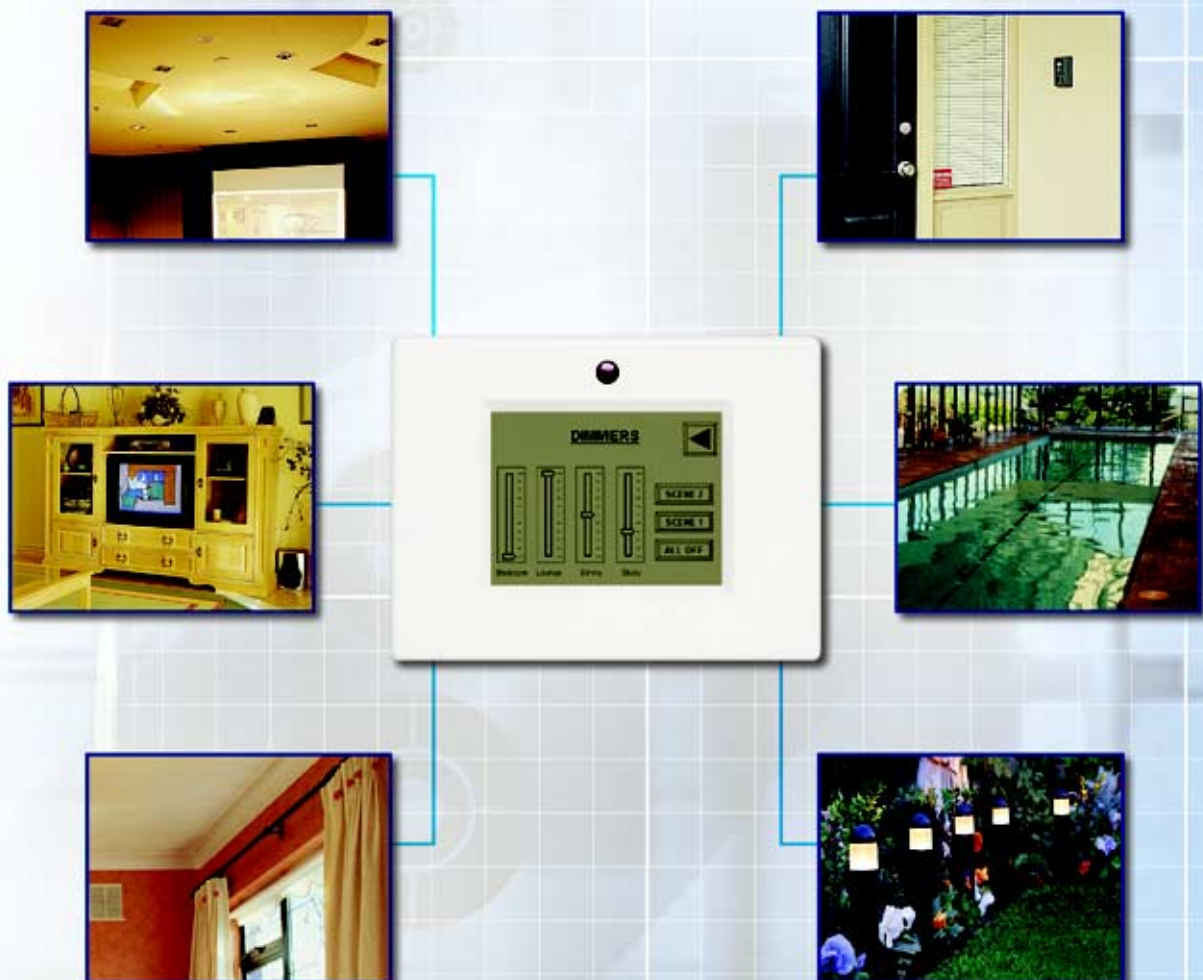

Flexible infra-red control.

The Touch Screen is supplied with a credit card size infra-red control unit so that it can be operated from a distance - be it the comfort of an armchair or the end of a boardroom table. Control of the Touch Screen is possible with other "off the shelf" universal infra-red hand held remote controls too.

Australian designed for peace of mind.

Like all C-Bus system products, the Touch Screen is designed, developed and manufactured by Clipsal Integrated Systems.

Complete control of every service.

The Touch Screen connects directly to the C-Bus network so that it can be programmed to control any C-Bus connected device. This makes it ideal for automation in homes, hotel rooms, service apartments, boardrooms and conference rooms. You can even create multi-language interfaces for hotel rooms or public areas.

The Touch Screen also comes with an inbuilt real time clock as standard. This allows events to be automated for the user based on the time of day, week, month or year. The possibilities are endless.

Furthermore, different but related screens can also be linked together to streamline a user's pattern of use. Different functions can be combined on the same screen too. For instance, the volume of a Home Theatre system can be displayed on the same screen as lighting dimmers to quickly set the mood with optimum control.

The kinds of services the Clipsal C-Bus Touch Screen can control, when connected to a C-Bus system with the appropriate equipment, include:

- Dimming and switching lighting
- Home theatre control
- Water sprinklers
- Curtains
- Interface to security systems
- Interface to climate control systems
- Pool pumps
- Spas