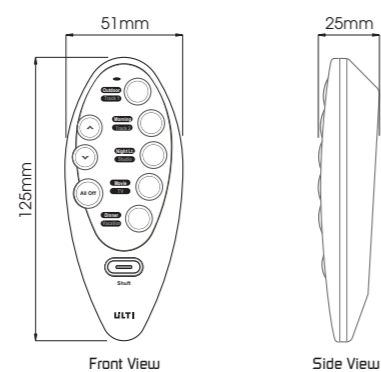

Dimensions:

Specifications:

SPECIFICATION	PRODUCT	FreeLocate Switch
Battery		Button Cell Battery CR2032
Dimensions		87mm(H) x 87mm(W) x 10.5mm(D)
Net Weight		57g (without battery)
Frequency		314.75MHz ~ 315.25MHz
Operating Range		100m (Open Space)*

Dimensions:

Front View

Side View

Specifications:

PRODUCT	Remote Control
SPECIFICATION	
Battery	2 x AAA Batteries
Dimensions	125mm(H) x 51mm(W) x 25mm(D)
Net Weight	61g (without batteries)
Frequency	314.75MHz ~ 315.25MHz
Operating Range	100m (Open Space)*