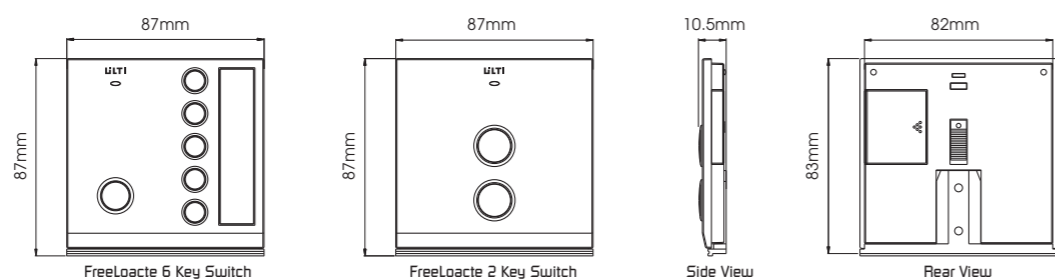

Dimensions:

Specifications:

SPECIFICATION	PRODUCT	FreeLocate Switch
Battery		Button Cell Battery CR2032
Dimensions		87mm(H) x 87mm(W) x 10.5mm(D)
Net Weight		57g (without battery)
Frequency		314.75MHz ~ 315.25MHz
Operating Range		100m (Open Space)*

Dimensions:

Front View

Side View

Specifications:

PRODUCT	Remote Control
SPECIFICATION	
Battery	2 x AAA Batteries
Dimensions	125mm(H) x 51mm(W) x 25mm(D)
Net Weight	61g (without batteries)
Frequency	314.75MHz ~ 315.25MHz
Operating Range	100m (Open Space)*