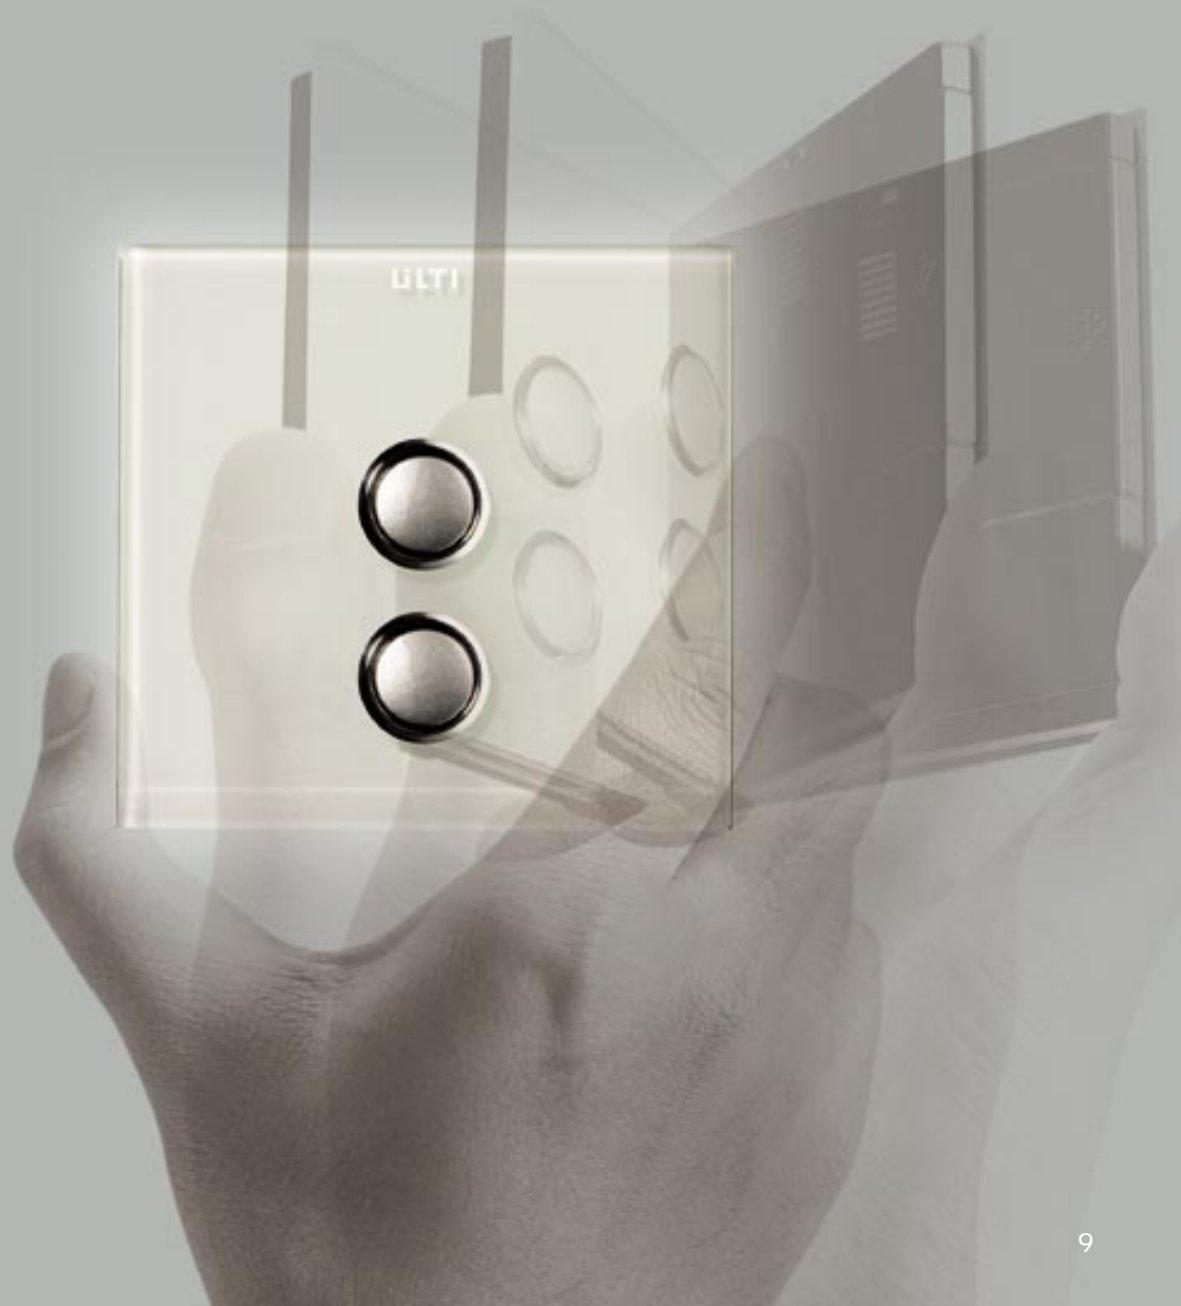

Dramatic effects for special features and areas in your home can be created

One-touch scene control

With just one touch, you can choose a pre-set lighting scene, giving the exact atmosphere you desire. By controlling the combinations of light groups within your home you can create scenarios that perfectly complement and enhance your interior design and functional needs. As your mood or requirements change, why not the lighting?

The Ultimate Switch

Installed in hours Programmed in minutes

The ULTI system is quick and easy to install. Designed to be completely retrofittable and operating with wireless transmission, no costly and troublesome rewiring is required. You just use it to replace your existing switches or install it during construction. And programming couldn't be easier: just set the remote and switches to Programme Mode, adjust the lighting scene, set it and you're done. The one remote unit can control almost infinite switches, along with the lighting scenarios individually created by you.

Simple to use

At the heart of the ULTI system lies the principle of operation simplicity. The elegant remote control unit does everything at the push of a button. This unit is ergonomically designed to fit snugly into your hand; its use of wireless transmission means you can operate it from any angle. Along with other convenient features of our system such as sensible backlit buttons, master dimming, all-off function and our signature light rings on the switches, ULTI is designed with your needs in mind.