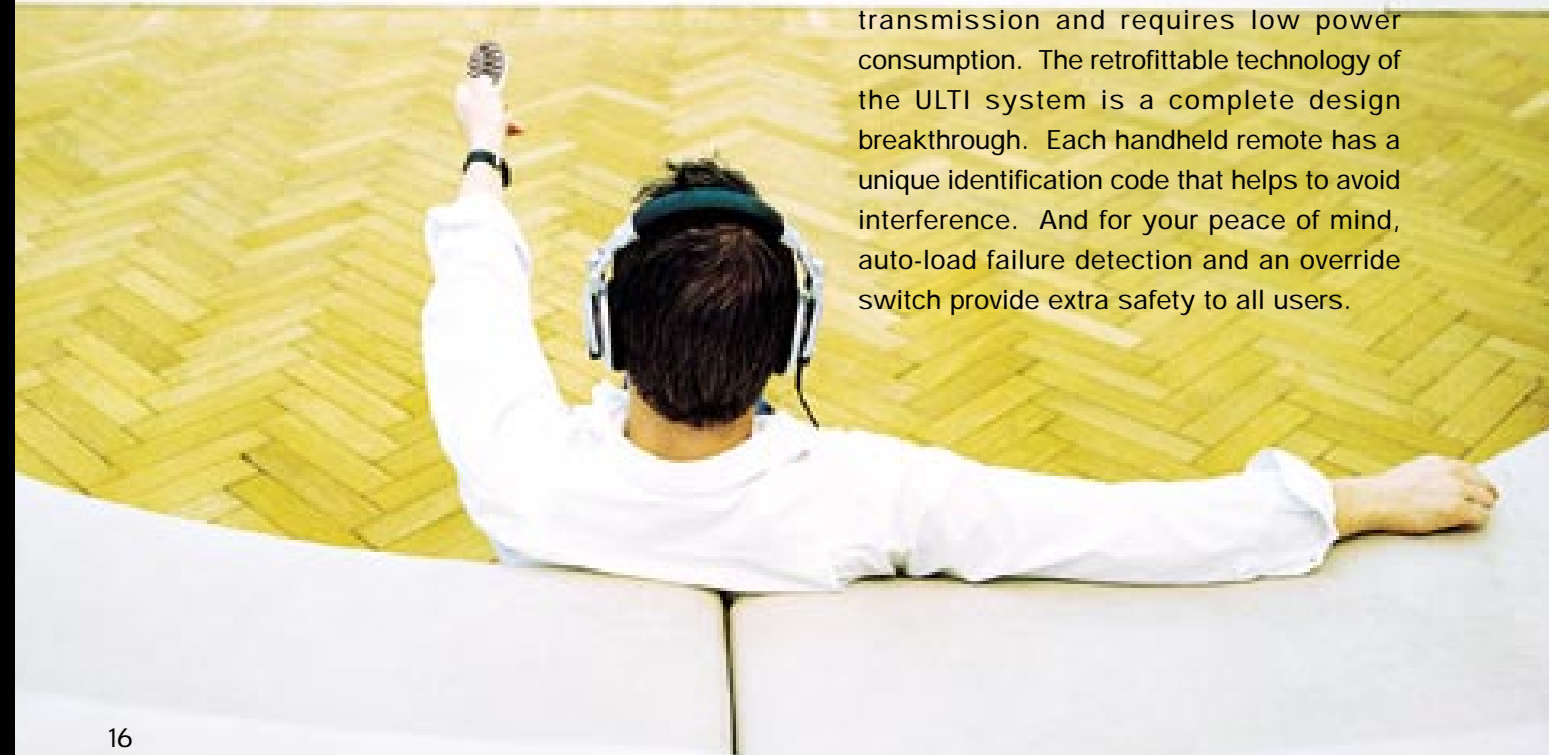

**Simple on the surface
Advanced technology within**

ULTI uses a 315 MHz radio frequency, enabling it to cover a very large area. To make ULTI completely retrofittable, we developed a patent-pending proprietary protocol that enables reliable data transmission and requires low power consumption. The retrofittable technology of the ULTI system is a complete design breakthrough. Each handheld remote has a unique identification code that helps to avoid interference. And for your peace of mind, auto-load failure detection and an override switch provide extra safety to all users.