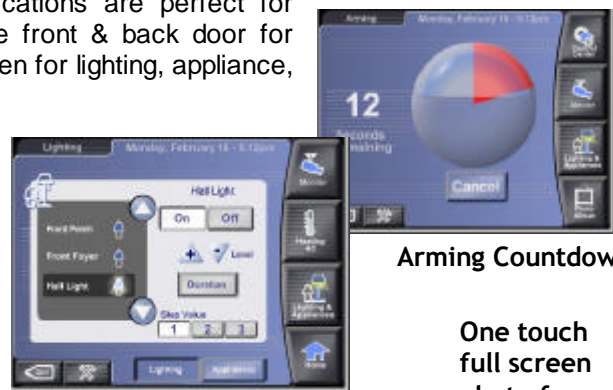

AutoMate Premise Management

- /// Security Multi-zone Arm/Disarm sequences
- /// Zone Status Display, Zone Bypass, event logs
- /// Ambient inside/outside temperature
- /// Multiple Codes/Users
- /// Time/Date/Sunrise

AutoMate Lighting/Appliance/HVAC

- /// Dimming and gradational settings, sets, scenes
- /// All on/All off modes
- /// Auto populate new lights from HAI-based panels
- /// Multi-zone HVAC control and access
- /// Vacation/Energy Saver Settings

CorAccess PhotoMate extends the value of touch control and home networking with enhanced photo serving and camera monitoring in full-screen, tile and preview modes. **PhotoMate is also an excellent traffic and weather companion** via local networked-based city-cams. Check the skiing conditions, freeways, even weather radar and airport conditions before you leave home!

PhotoMate Digital Photo Frame

- /// Full screen or preview, auto scaling
- /// CorPhoto online sharing, storage, printing

PhotoMate Monitoring

- /// Scrolling Tile or Single view, full screen or preview
- /// Analog, Digital and Internet City/Weather CAMS

Arming Countdown