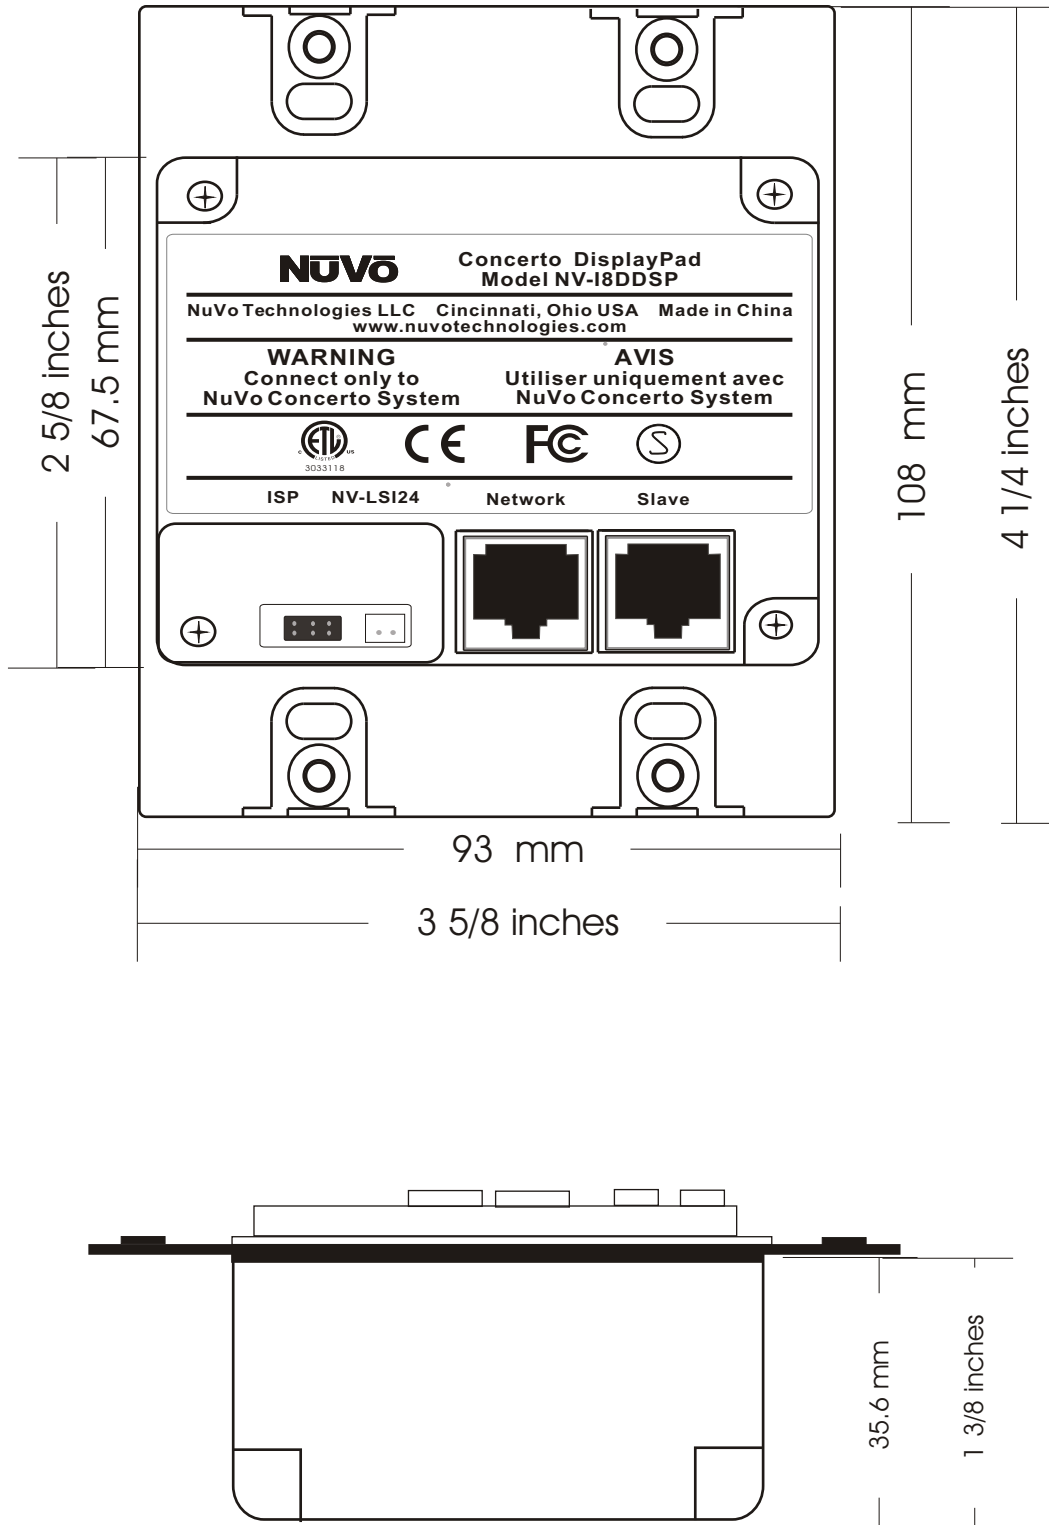

# Concerto Display Pad Dimensions

4 7/8 inches

124.5 mm

118.5 mm

4 5/8 inches