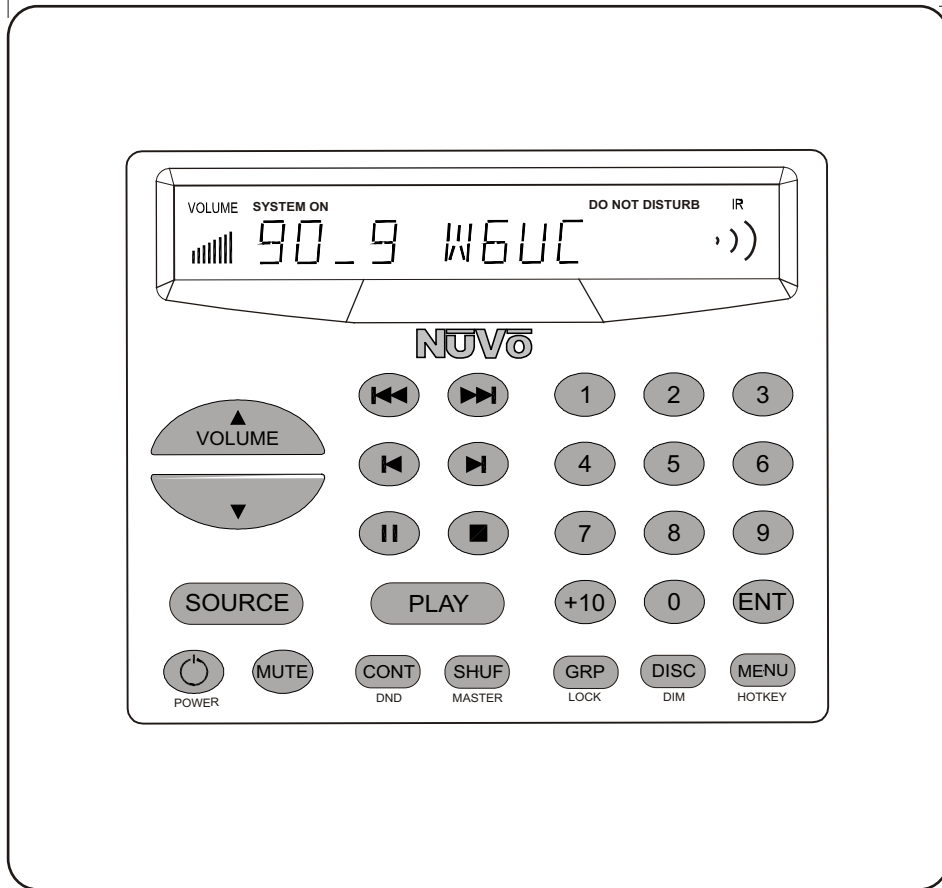

# Concerto Display Pad Dimensions

4 7/8 inches

124.5 mm

118.5 mm

4 5/8 inches