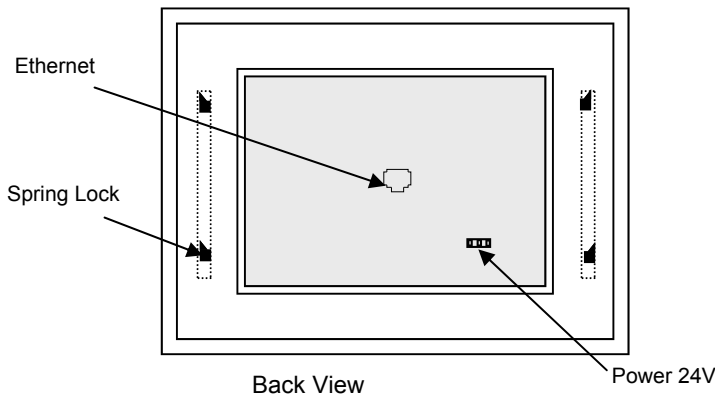

Connection Diagrams and Engineering Schematics

Touch Screen	Model #	HDL Part #
7" True Color Touch Screen Wall Mountable	SB-WL-TS7	WL-TS7

Product Details and Sizes

Front View

Side View

Back View

Embedded installation