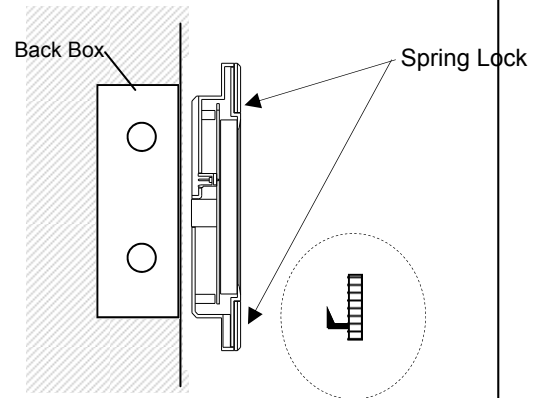

Connection Diagrams and Engineering Schematics

Touch Screen	Model #	HDL Part #
7" True Color Touch Screen Wall Mountable	SB-WL-TS7	WL-TS7

Product Details and Sizes

Front View

Side View

Back View

Embedded installation

Engraving	Net Weight	Box Size	Gross Weight
N/A (*Optional Hotel or VIP Signature)	0.8KG	25Cm/20Cm/12Cm	1KG

Connection Diagram