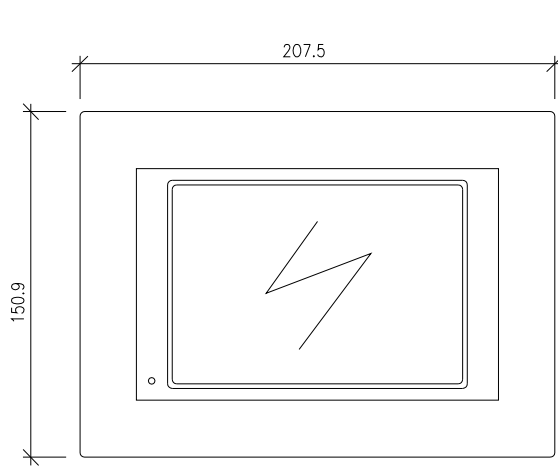

Connection Diagrams and Engineering Schematics

Touch Screen	Model #	HDL Part #
7" True Color Touch Screen Wall Mountable	SB-WL-TS7	WL-TS7

Product Details and Sizes