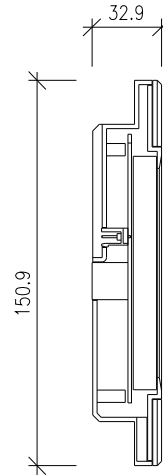

Applications	Dimensions
<ul style="list-style-type: none"> - Corporate Meeting Rooms - Home Cinema - Disco, Bars - Party halls, Hotel Multi Purpose 	207.5×150.9×32.9(mm)

Brief Specification
7" colored touch screen with Video enabled, elegant changeable frame, screw less mount, DIY to record any party show you want, TCP/IP

Required With	Pre-Requisite
Use 12– 24V DC Power supply 500mA/DC24V	Ethernet Port Model SB-DN-1IP

Wiring Instruction
Data connection RJ45 + Power cable for 24 VDC from BUS or Auxiliary Power Supply Source

Connection Diagrams and Engineering Schematics

Touch Screen	Model #	HDL Part #
7" True Color Touch Screen Wall Mountable	SB-WL-TS7	WL-TS7

Product Details and Sizes

Front View

Side View

Back View

Embedded installation

Engraving	Net Weight	Box Size	Gross Weight
N/A (*Optional Hotel or VIP Signature)	0.8KG	25Cm/20Cm/12Cm	1KG

Connection Diagram