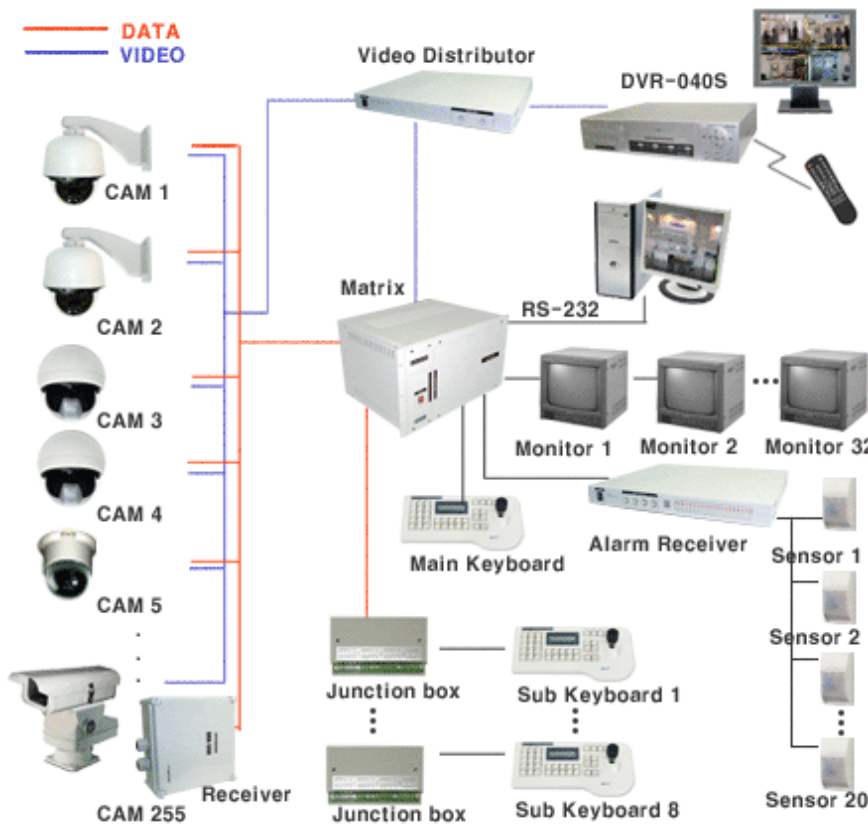

## Networkable DVR – 4 Channels

Connection Diagram

- Applications:**
- Camera Security for Luxury Homes
  - CCTV Security at Luxury Offices
  - Hotel Security and Surveillance
  - Smart School Supervision and Observation

**Model:** SH-568

**Part #:** D-MAX DVR040S

**Features**

- Triplex
- RS-485 Preset Swing
- IR Remote Controllable
- CD-RW Backup (Option)
- Alarm (4 Input -1 Output )
- 1 and 4 Channels
- Optimized MPEG-4 Compression Codec (Seamless When Forward / Backward Play)
- Alarm / Log Transmission (Real Time Log Monitoring by Network)
- 4 Loop Through Connector
- Detailed Search (Previous / Next Frame, Pause)
- Recording Environment Setup per Channel (Manual, Schedule, Event Recording)
- PAN / TILT / ZOOM / FOCUS / IRIS
- VCR, Network; via TCP/IP or Cross Cable Firmware
- OSD(On Screen Display) Changeable (Optional)

**Dimensions**

Size: 428W x 86H x 350D mm  
 Weight: 5.5kg