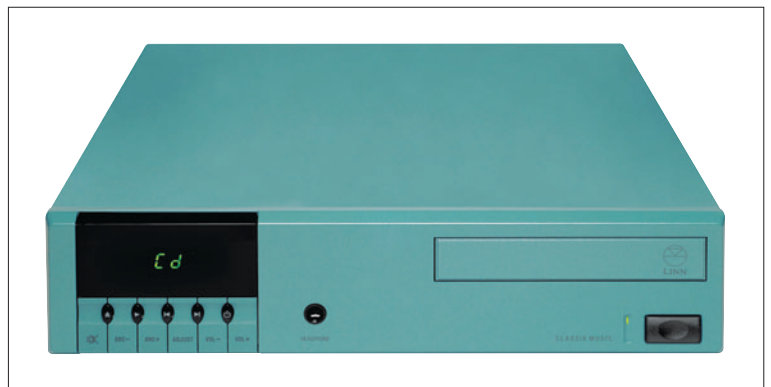

CLASSIK Music

SPECIFICATION

A high quality, all-in-one audio system with extensive multi-room system capabilities

KEY FEATURES INCLUDE

- I Superb audio sonic performance from its high quality CD engine and CD pickup
- I AM/FM Tuner with 80 station presets and adjustable threshold control
- I High powered power amplifier (75W into 4 ohms) with two sets of speaker sockets per channel
- I Pre-amplifier with two external line level audio outputs, a record output, an external pre-amplifier output and a CD digital output
- I Plug and play multi-room capability that enables a CLASSIK Music to be DIY installed and connected to up to four additional CLASSIKs
- I Complete Linn KNEKT multi-room capability that enables a CLASSIK Music to operate as a main room driver or a local room receiver within a Linn KNEKT system

The CLASSIK Music is a high quality, all-in-one system with compact CD player, AM/FM tuner and amplifier with two distributed audio functions designed to deliver power, performance and perfect sound to any room of the house.

Packed full of features and providing superb sound quality and remarkable value for money, the CLASSIK Music combines high quality CD and radio sources, a very flexible control system and powerful stereo amplification in a single, discreet and compact package.

The CLASSIK Music provides a simply installed multi-room audio system solution, by connecting a single unit in your main room to up to four additional units with pre-terminated CAT5 cable. This enables a secondary room CLASSIK to automatically receive and control sound from the main room CLASSIK in addition to control of the local CLASSIK sources.