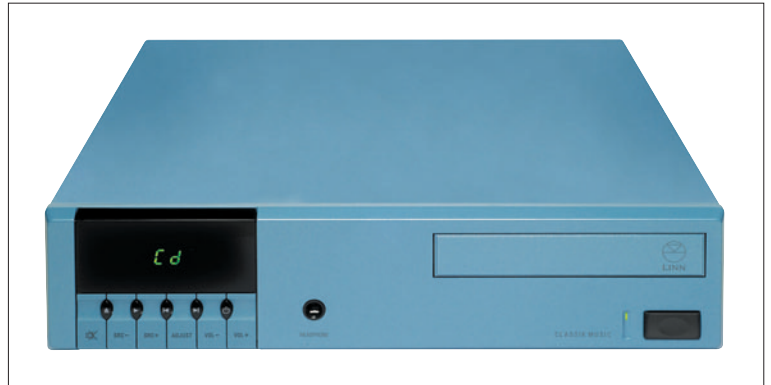

Packed full of features and providing superb sound quality and remarkable value for money, the CLASSIK Music combines high quality CD and radio sources, a very flexible control system and powerful stereo amplification in a single, discreet and compact package.

The CLASSIK Music provides a simply installed multi-room audio system solution, by connecting a single unit in your main room to up to four additional units with pre-terminated CAT5 cable. This enables a secondary room CLASSIK to automatically receive and control sound from the main room CLASSIK in addition to control of the local CLASSIK sources.

For even greater flexibility the CLASSIK Music provides full Linn KNEKT multi-room capability via an optional Room Control Unit installed and programmed by a qualified Linn custom installer.

For optimum sound performance, the CLASSIK Music can be partnered with the dedicated CLASSIK speaker package which includes the CLASSIK UNIK full-range, high fidelity loudspeakers, the CLASSIK AFEKT 330W bass extension loudspeaker and a range of matching accessories.

Available in a choice of five colours - silver, Koral blue, Arctik white, Baltik green and black - the Linn CLASSIK Music represents outstanding value for money, making Linn market-leading sound quality even better value.

1